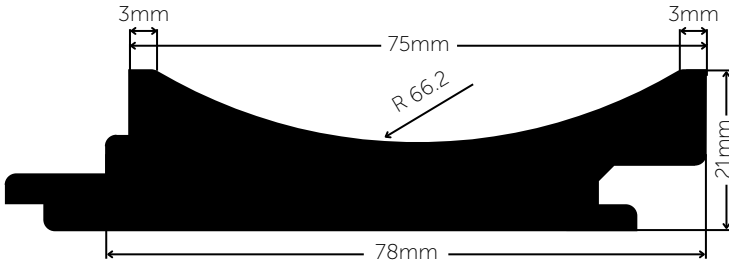

CONTOURS PRODUCT SPECIFICATIONS

SHADE LINM7821

Inspired by the spectacular Hancock Gorge in Karijini, Western Australia, Porta Contours in Shade reflect the shadows cast into the depths of the valley below.

With its consistent tongue and groove joint, Shade can be used in conjunction with any other Contours profile to create a unique design. It is also suitable for curved applications.

LINING BOARD SPECIFICATIONS

Product Code	LINM7821
Profile Type	Low Profile
Size	91X21mm
Width	91mm
Depth	21mm
Cover	78mm
Species & Length	Tasmanian Oak - 0.9, 1.2, 1.8, 2.4, 2.7, 3.0 m Engineered American Oak Veneer, Primed FJ Pine, Clear Pine - 2.7 m
Suitable Finishes	Varnish, Stain or Paint
Suitable Uses	Interior - Straight & Curved Application
Fire Hazard Group (AS 5637)	3

This product is available in the following species and colour options