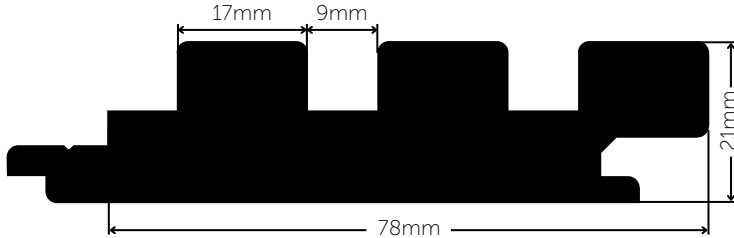

CONTOURS PRODUCT SPECIFICATIONS

PINNACLE LINH7821

Inspired by The Pinnacles within the Nambung National Park, Western Australia, Porta Contours in Pinnacle evoke a sense of warmth, drama and expectation to any interior space.

LINING BOARD SPECIFICATIONS

Product Code	LINH7821
Profile Type	Low Profile
Size	91X21mm
Width	91mm
Depth	21mm
Cover	78mm
Species & Length	Tasmanian Oak - 1.2, 1.8, 2.4, 2.7m Engineered American Oak Veneer, Clear Pine - 2.7m
Suitable Finishes	Varnish, Stain or Paint
Suitable Uses	Interior - Straight & Curved Application
Fire Hazard Group (AS 5637)	3

This product is available in the following species and colour options

PORTA CONTOURS

LINING BOARDS

Width 91mm | Thickness 21mm | Cover 78mm

Profile	Code	Image	0.9m (L)	1.2m (L)	1.8m (L)	2.4m (L)	2.7m (L)	3.0m (L)
Riverine	LINA7821		●	●	●	●	● ● ● ● ●	●
Cirque	LINB7821		●	●	●	●	● ● ● ● ●	●
Strata	LIND7821		●	●	●	●	● ● ● ● ●	●
Groove	LINF7821		●	▲	▲	▲	● ●	
Ripple	LING7821			▲	▲	▲	● ▲	
Pinnacle	LINH7821			▲	▲	▲	● ● ●	
Ridges	LINJ7821		▲	▲	▲	▲	● ▲	
Wave	LINL7821		▲	●	●	▲	● ● ●	
Shade	LINM7821		●	▲	▲	▲	● ● ● ● ●	●
Isthmus	LINX7821						● ●	

CURVED WALL BEADS

Width 39mm | Thickness 16mm

Profile	Code	Image	0.9m (L)	1.2m (L)	1.8m (L)	2.4m (L)	2.7m (L)	3.0m (L)
Riverine	CBA3916			●			● ● ● ● ●	●
Cirque	CBB3916			●			● ● ● ● ●	●
Strata	CBD3916			●			● ● ● ● ●	●
Ripple	CBG3916			▲			● ▲	
Wave	CBL3916			●			● ● ●	